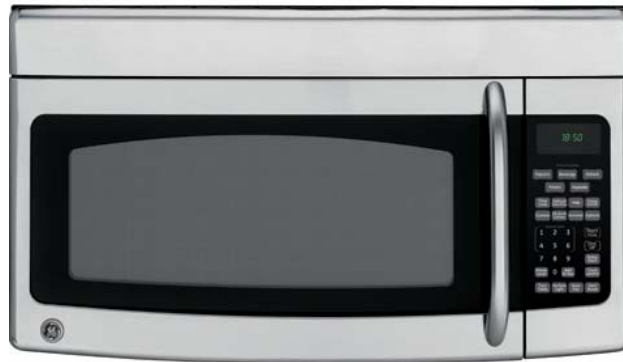

SPECIFICATIONS
30" OVER-THE-RANGE MICROWAVE OVEN/HOOD COMBINATION
STAINLESS STEEL

PERFORMANCE

1.5 CU. FT. CAPACITY
1100 WATT OUTPUT

FEATURES

10 POWER LEVELS
WIRE OVEN RACK
CLOCK
ELECTRONIC CONTROLS
GLASS TURNTABLE
COOK TOP LIGHTING

DIMENSIONS

HEIGHT: 16-13/32"
WIDTH: 29-7/8"
DEPTH: 15-1/4"

ELECTRICAL

120 VOLT, 60HZ
950 WATTS