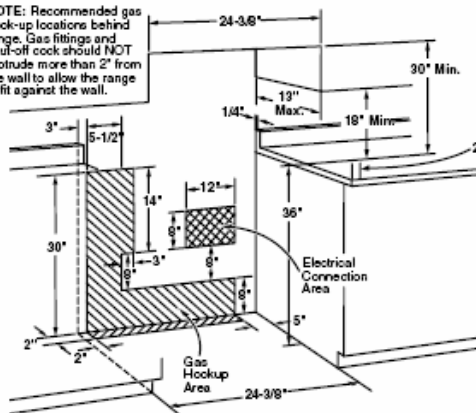

Dimensions (in inches)

Installation Information (in inches)

Electrical Rating: 120V, 60Hz, 5A

Installation Information: Before installing, consult installation instructions packed with product for current dimensional data.

Note: LP conversion kit is required for this model.