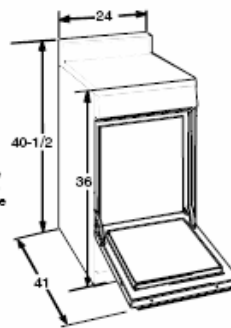

Dimensions (in inches)

Installation Information (in inches)

Electrical Rating: 120V, 60Hz, 5A

Installation Information: Before installing, consult installation instructions packed with product for current dimensional data.

Note: LP conversion kit is required for this model.