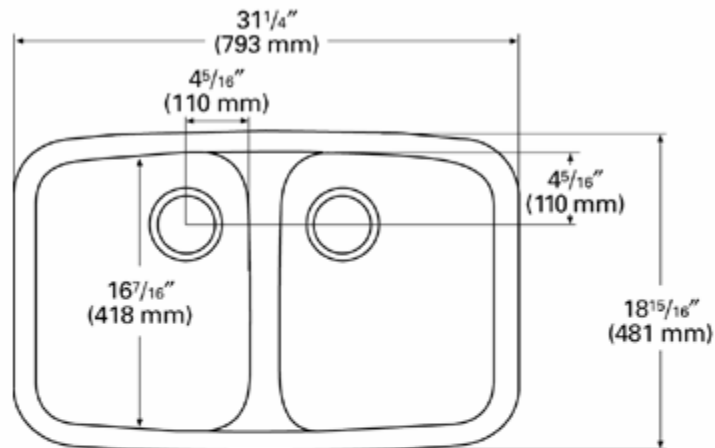

SPECIFICATIONS
SINKBOWL –DOUBLE BOWL-INTREGAL SOLID SURFACE BOWL
MODEL 850

MATERIAL

SOLID SURFACE (COLOR TO BE CHOSEN OUT OF STANDARDS BISQUE, BONE, CAMEO WHITE, GLACIER WHITE, OR VANILLA)

FAUCET HOLES

FAUCET HOLES ARE NOT PART OF SINK AND SHALL BE PROVIDED WITH COUNTERTOP TO MATCH FAUCET ORDERED

DIMENSIONS

BOWL SIZE: 31-1/4" W X 18-15/16" LONG X 9-9/16" DEEP

*Requires Min. SB33 and Solid Surface Countertop

Top View

Front Cross-Section