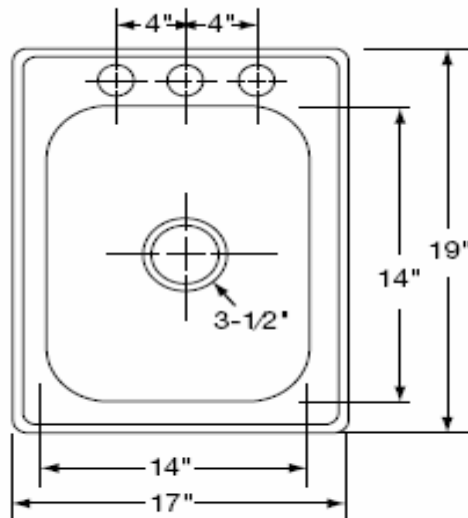

SPECIFICATIONS
SINKBOWL LARGE DROP IN –STAINLESS STEEL

MATERIAL

20 GAUGE STAINLESS STEEL UNDERCOATED

FAUCET HOLES

3 HOLE FAUCET, 4" CENTERS

DIMENSIONS

OVERALL: 21-1/4" W X 17" LONG X 6-1/2" DEPTH

* Requires Min. SB18

Bowl Depth is 6-1/8"
Model D117193 Illustrated