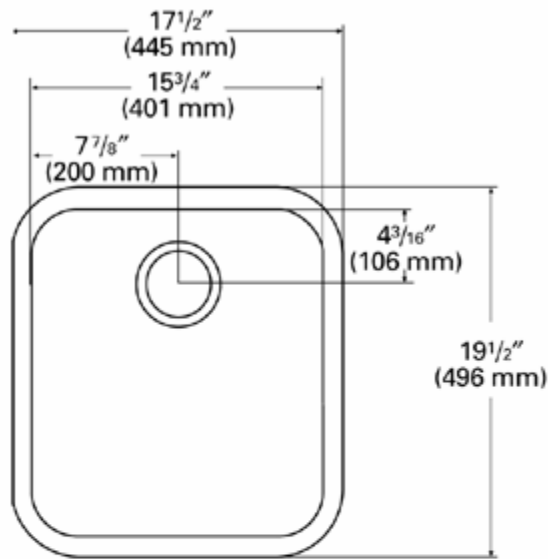

SPECIFICATIONS
SINKBOWL –LARGE-INTREGAL SOLID SURFACE BOWL
MODEL 805

MATERIAL

SOLID SURFACE (COLOR TO BE CHOSEN OUT OF STANDARDS BISQUE, BONE, CAMEO WHITE, GLACIER WHITE, OR VANILLA)

FAUCET HOLES

FAUCET HOLES ARE NOT PART OF SINK AND SHALL BE PROVIDED WITH COUNTERTOP TO MATCH FAUCET ORDERED

DIMENSIONS

BOWL SIZE: 17-3/4" W X 19-1/2" LONG X 8-1/8" DEEP

*Requires Min. SB18 and Solid Surface Countertop

Side Cross-Section