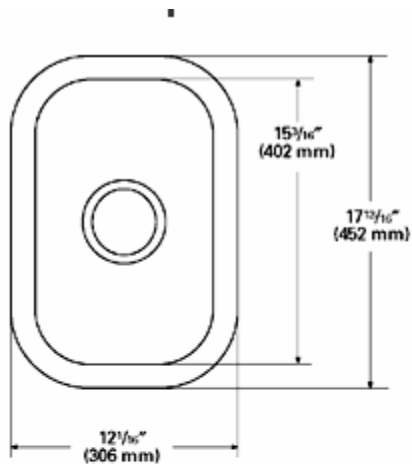

**SPECIFICATIONS**  
SINKBOWL –SMALL-INTREGAL SOLID SURFACE BOWL  
MODEL 802

**MATERIAL**

SOLID SURFACE (COLOR TO BE CHOSEN OUT OF STANDARDS BISQUE, BONE, CAMEO WHITE, GLACIER WHITE, OR VANILLA)

**FAUCET HOLES**

FAUCET HOLES ARE NOT PART OF SINK AND SHALL BE PROVIDED WITH COUNTERTOP TO MATCH FAUCET ORDERED

**DIMENSIONS**

BOWL SIZE: 12-3/8" W X 14 7/16" LONG X 6-1/2" DEEP

\*Requires Min. SB15 and Solid Surface Countertop

**Front Cross-Section**